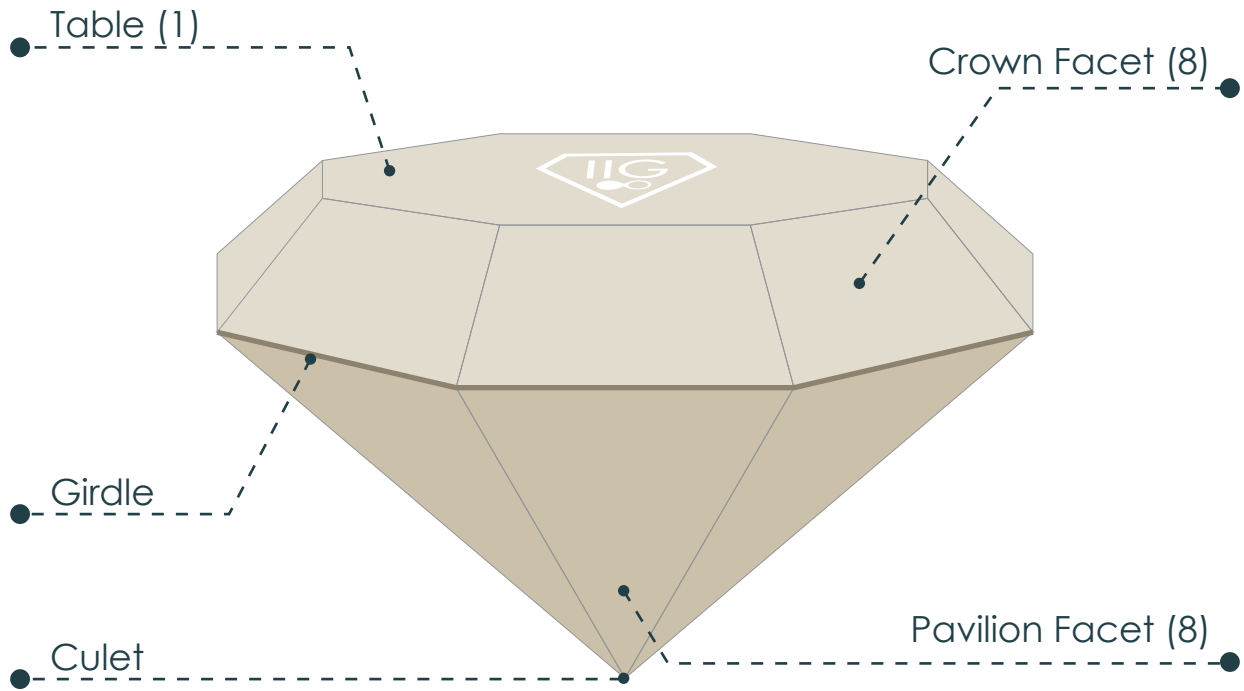

## Round Brilliant Cut - RBC (Full Cut) : 57 Facets (58 Facets)

Crown  
33

Pavilion  
24 (25)

Crown

Girdle

Pavilion

Crown Facets	33		33	
Pavilion Facets	+24		+25	(Including Culet)
	57		58	

## Single Cut Diamond: 17 Facets

 Crown

 Girdle

 Pavilion

$$\begin{array}{r} 09 \text{ Crown Facets} \\ +08 \text{ Pavilion Facets} \\ \hline 17 \end{array}$$