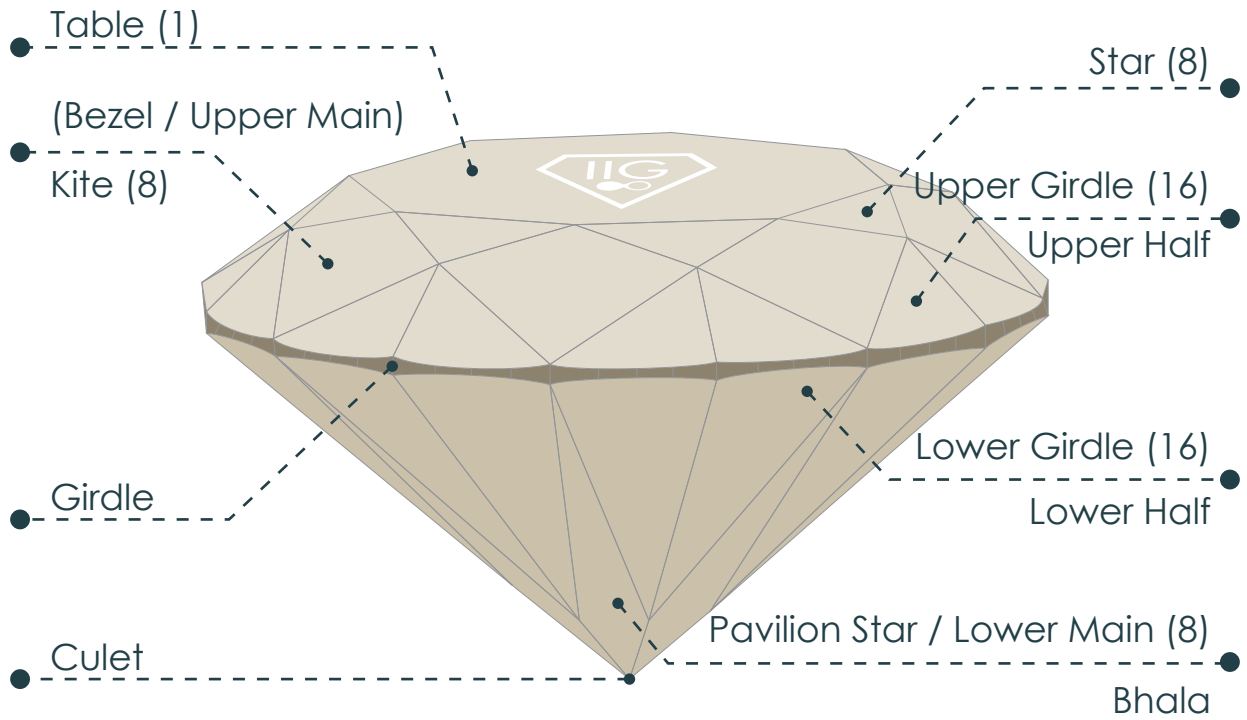

## Round Brilliant Cut - RBC (Full Cut) : 57 Facets (58 Facets)

Crown  
33

Pavilion  
24 (25)

Crown

Girdle

Pavilion

Crown Facets	33		33	
Pavilion Facets	+24		+25	(Including Culet)
	57		58	

## Single Cut Diamond: 17 Facets

 Crown

 Girdle

 Pavilion

$$\begin{array}{r} 09 \text{ Crown Facets} \\ +08 \text{ Pavilion Facets} \\ \hline 17 \end{array}$$